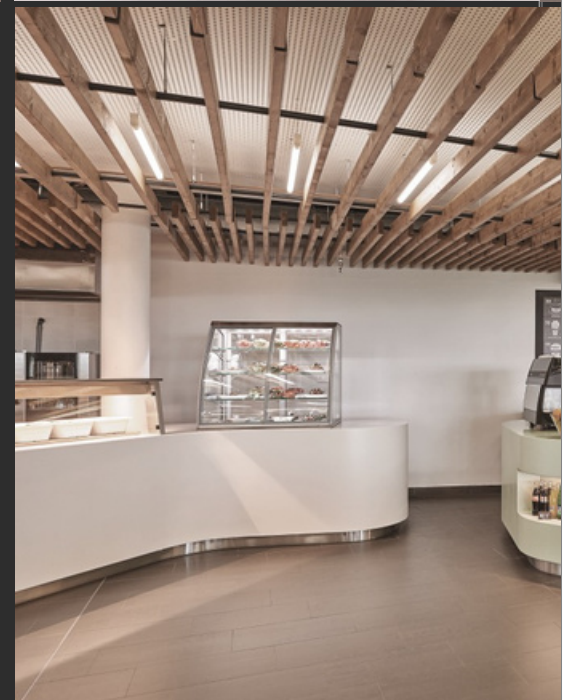

RESTAURANTS AND GASTRO

GASTRO COUNTERS FOR THE EUREST RESTAURANT CHAIN

Material Polyston Solid Surface

Polyston Solid Surface is the best choice for Gastro operations and facilities where hygiene requirements are high. Homogeneous joints, exceptional hygiene details, stain-free technology, and quality workmanship guarantee long-term satisfaction and functionality in extremely busy areas.

....